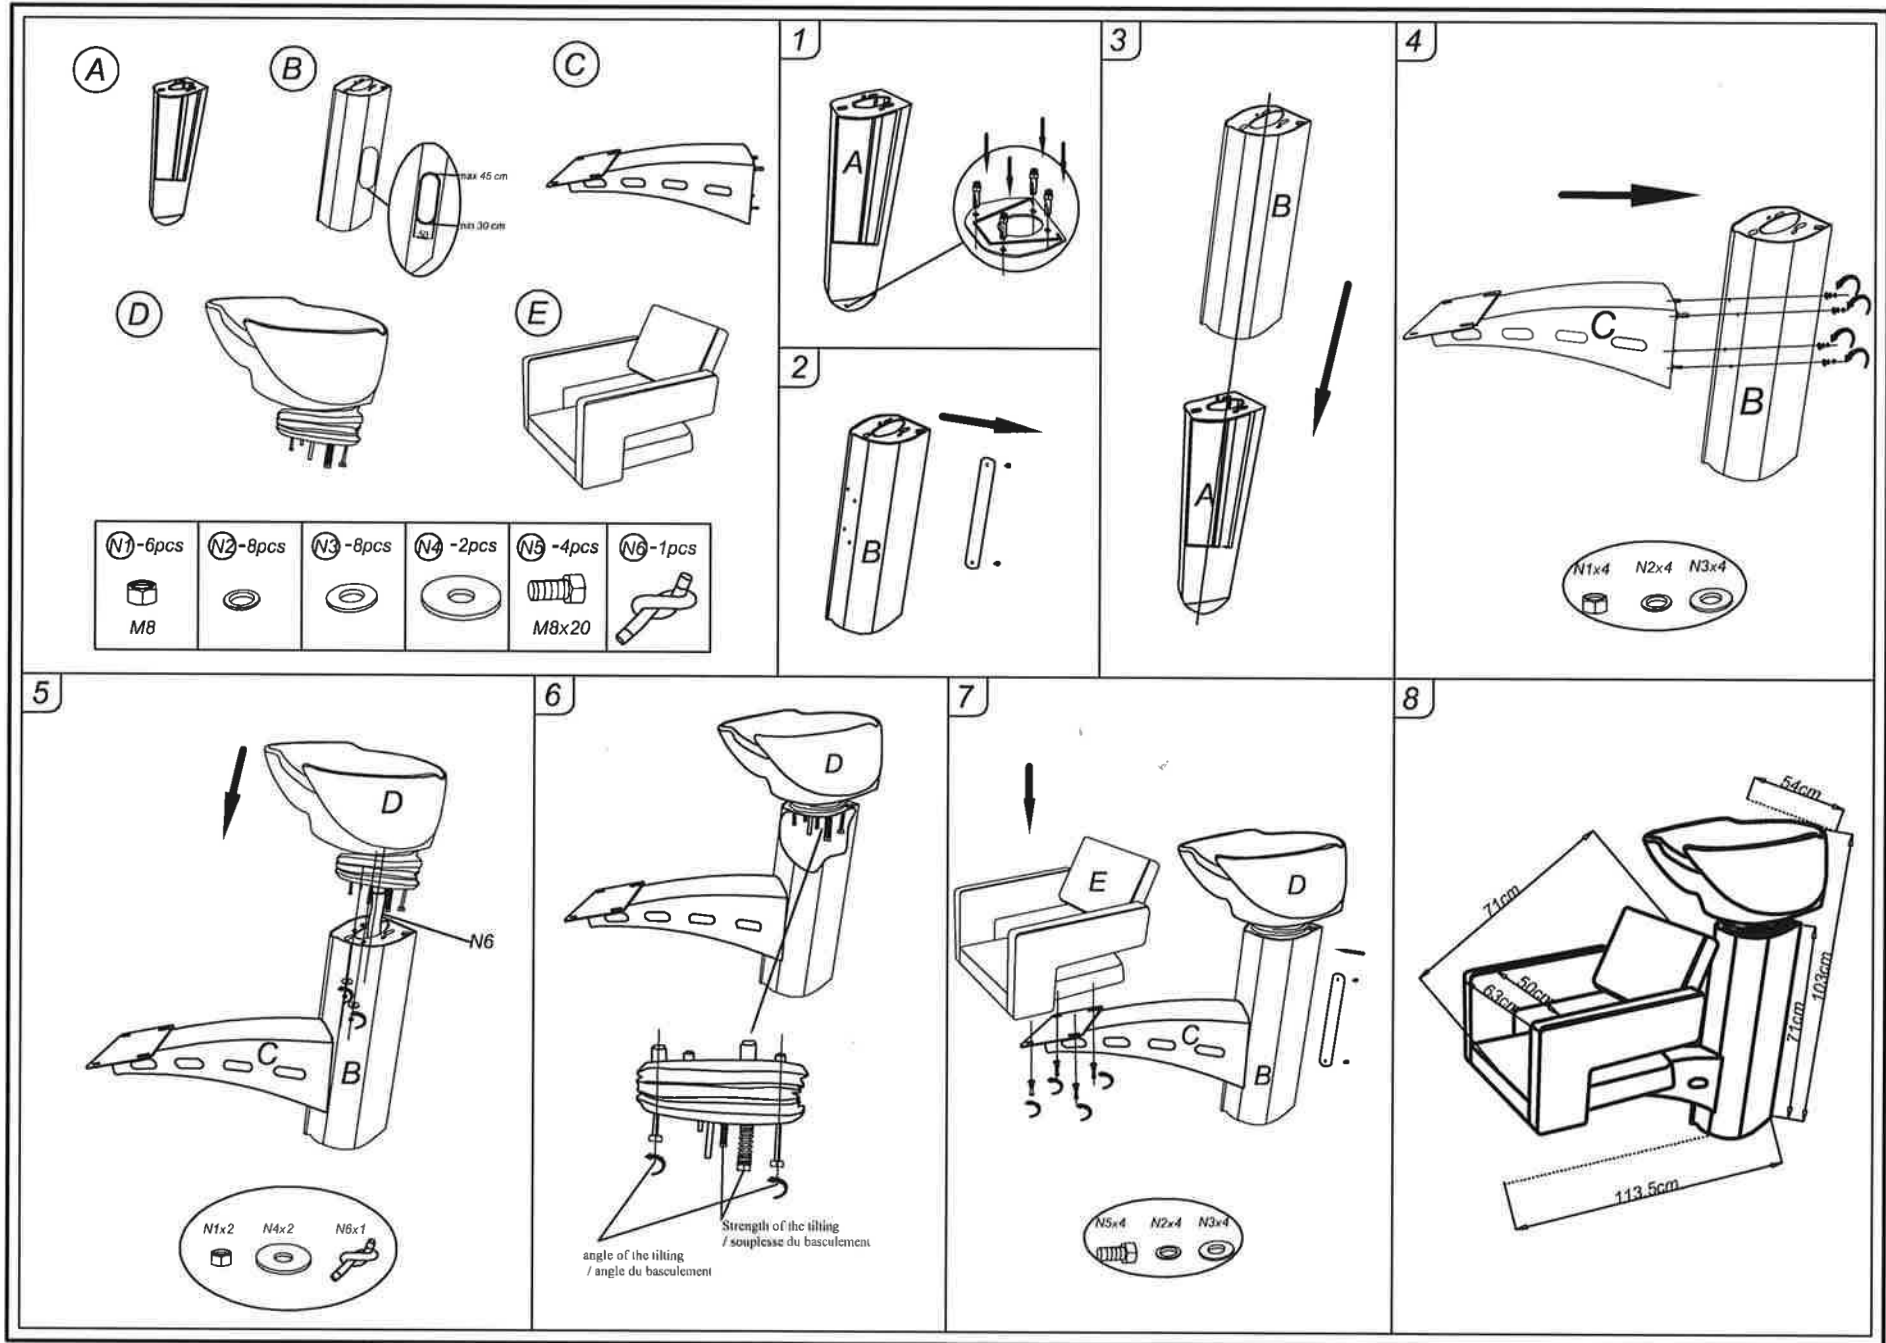

Signature
19/08/2015

SEAT ODEON 0190211-01
Sinelco International BVBA
Add: Klein Frankrijkstraat 37, 9600 Ronse.