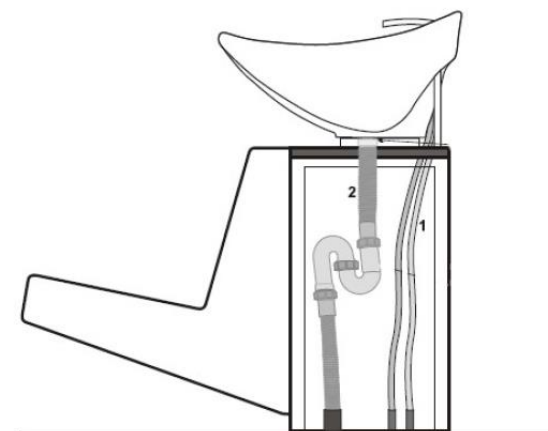

illustrative image

Never stand on the shampoo chair.

The shampoo chair is for one person only.

Observe the maximal weight capacity of the shampoo chair.

In case of failure shampoo chair inform us or fix the chair always leave to the experts.