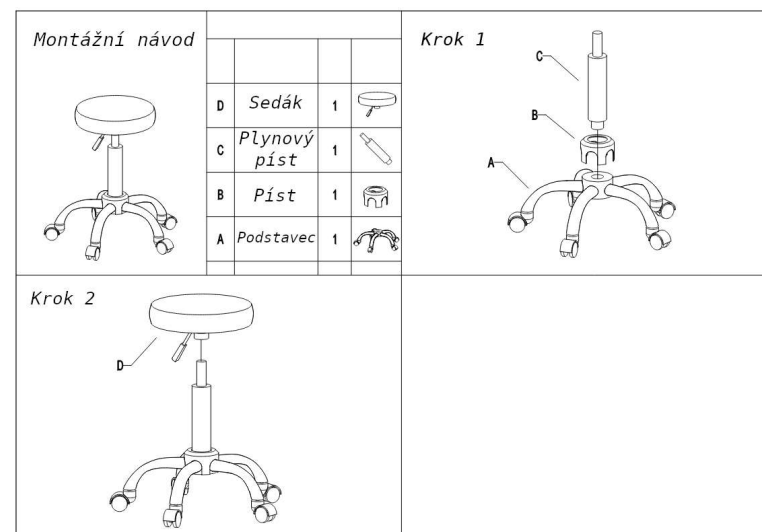

illustrative image

Never stand on the tabouret.

The tabouret is for one person only.

Observe the maximal weight capacity of the tabouret.

In case of failure tabouret inform us or fix the tabouret always leave to the experts.

Detail – Hair style s.r.o. | www.svetkadernictvi.cz | www.svetkadernictva.sk |

Třebíčská 1678/60, Velké Meziříčí, 594 01, Česká republika